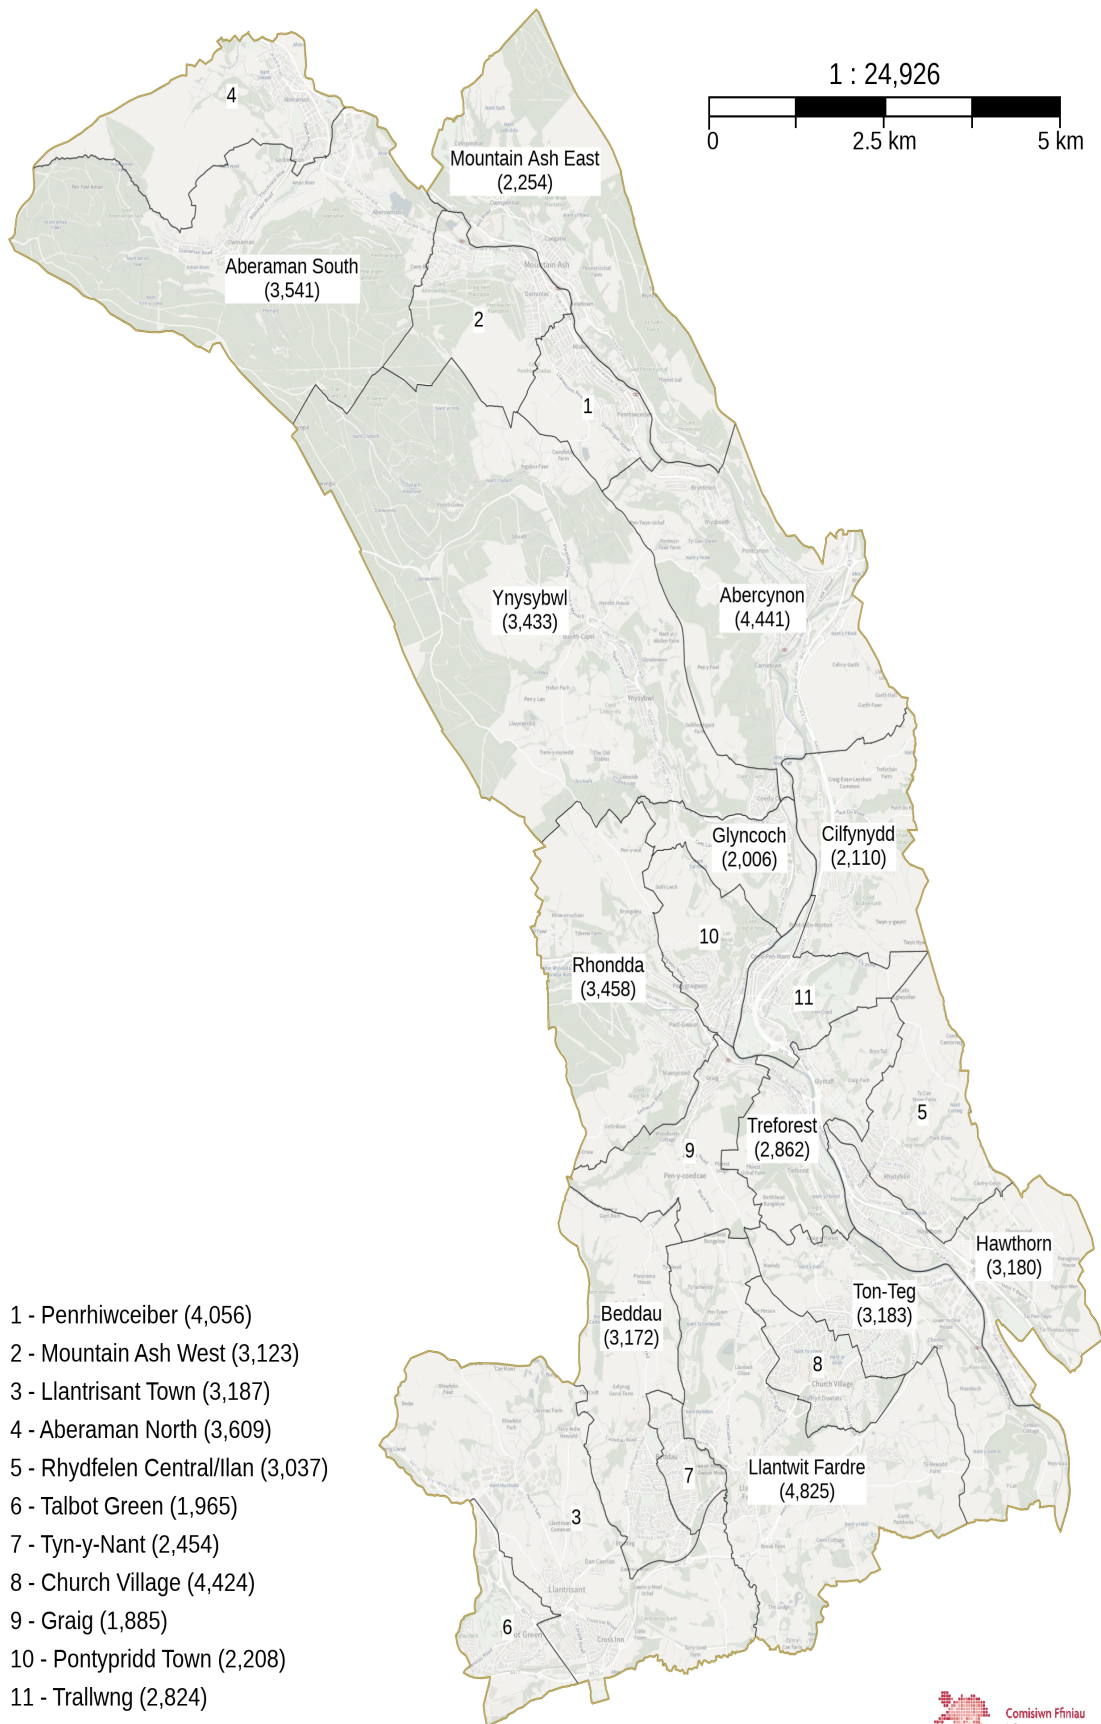

Pontypridd

- 1 - Penrhiwceiber (4,056)
- 2 - Mountain Ash West (3,123)
- 3 - Llantrisant Town (3,187)
- 4 - Aberaman North (3,609)
- 5 - Rhydfelen Central/Ilan (3,037)
- 6 - Talbot Green (1,965)
- 7 - Tyn-y-Nant (2,454)
- 8 - Church Village (4,424)
- 9 - Graig (1,885)
- 10 - Pontypridd Town (2,208)
- 11 - Trallwng (2,824)

© Crown copyright and database rights [2021] OS [100047875]